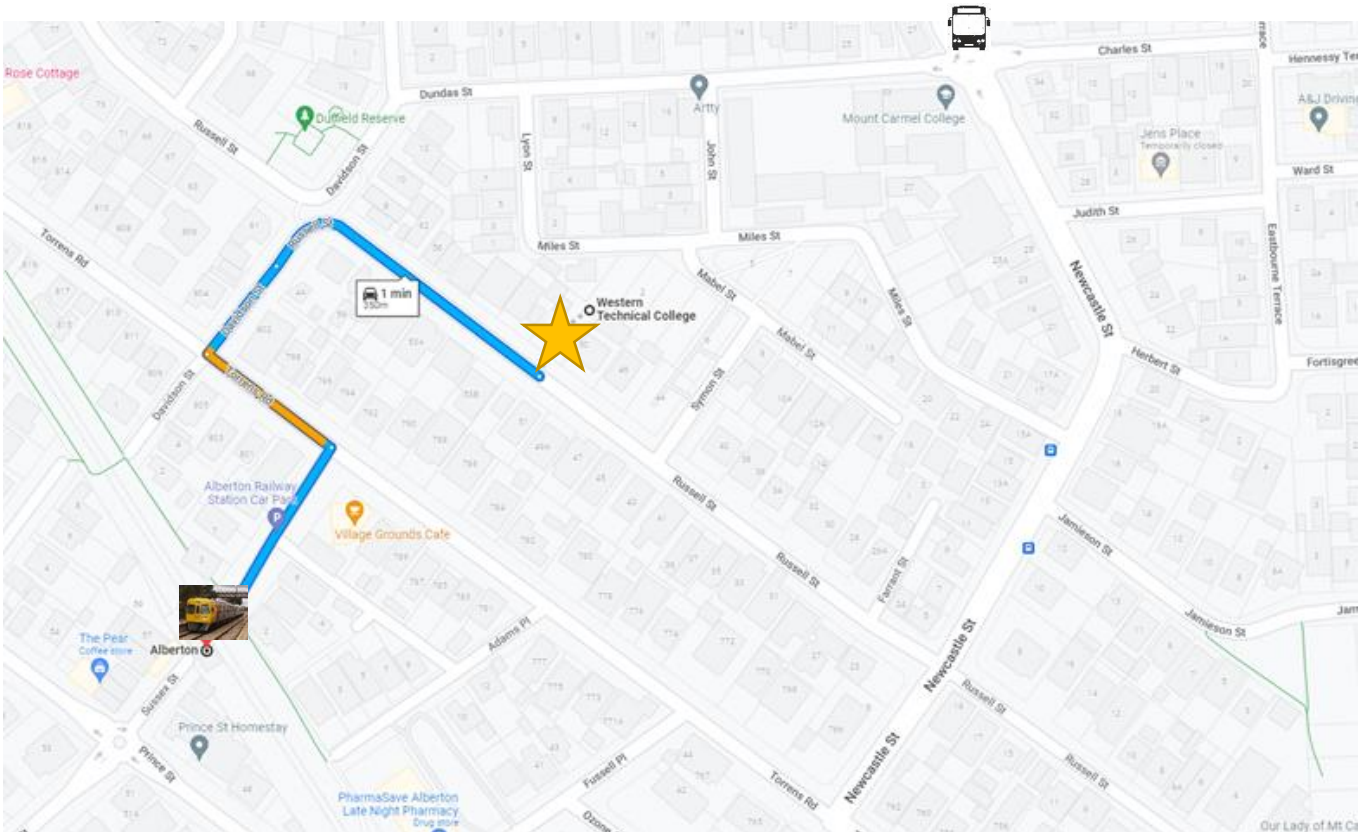

## Location

★ Western Technical College is located at 44 Russell Street, Rosewater.

Serviced by public transport (Bus and Train).

Bus 232 Stop 34 on Newcastle Street, Rosewater (5 minute walk)

Alberton Train Station (4 minute walk along the above route).

Check Adelaide Metro for times and routes.

44 Russell Street  
Rosewater SA 5013  
P 8447 0560 W [wtc.sa.edu.au](http://wtc.sa.edu.au)  
E [info@wtc.sa.edu.au](mailto:info@wtc.sa.edu.au)